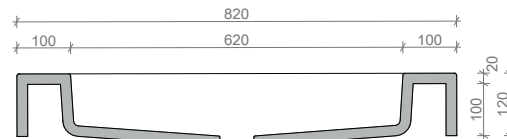

SLANT 06 SINGLE

Gravelli

Technical drawing

WITHOUT TAP HOLE

WITH TAP HOLE

A - A

A - A

B - B

B - B - WITH FAUCET MOUNTING HOLE

All product sizes are in millimeters and have an informative character. The producer reserves the right to amend the technical specification at any time without previous warning. This sink does not have an overflow hole.