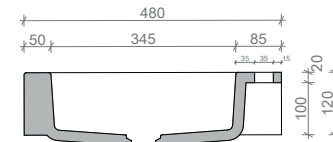

SLANT 06 SINGLE

Gravelli

Technical drawing

WITHOUT TAP HOLE

WITH TAP HOLE

A - A

A - A

B - B

B - B - WITH FAUCET MOUNTING HOLE

All product sizes are in millimeters and have an informative character. The producer reserves the right to amend the technical specification at any time without previous warning. This sink does not have an overflow hole.