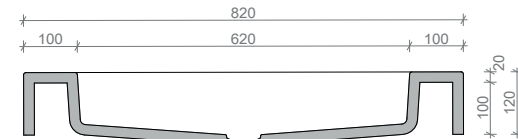

SLANT 06 SINGLE

Gravelli

Technical drawing

WITHOUT TAP HOLE

WITH TAP HOLE

A - A

A - A

B - B

B - B - WITH FAUCET MOUNTING HOLE

All product sizes are in millimeters and have an informative character. The producer reserves the right to amend the technical specification at any time without previous warning. This sink does not have an overflow hole.