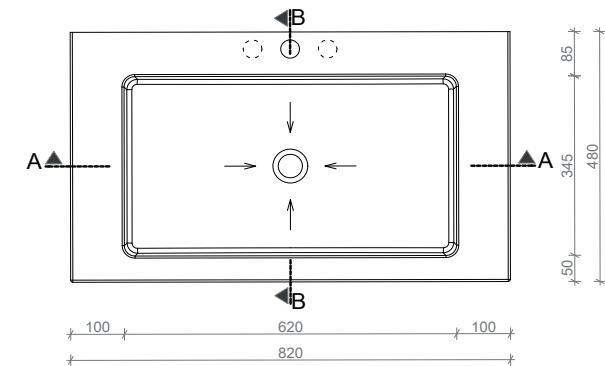

SLANT 06 SINGLE

Gravelli

Technical drawing

WITHOUT TAP HOLE

WITH TAP HOLE

A - A

A - A

B - B

B - B - WITH FAUCET MOUNTING HOLE

All product sizes are in millimeters and have an informative character. The producer reserves the right to amend the technical specification at any time without previous warning. This sink does not have an overflow hole.