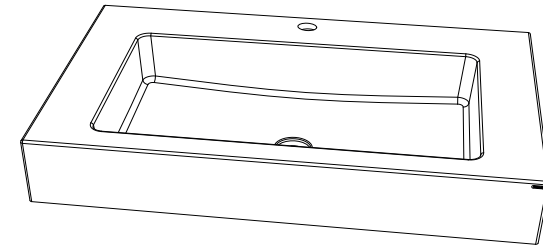

SLANT 06 SINGLE

Gravelli

Technical drawing

WITHOUT TAP HOLE

WITH TAP HOLE

A - A

A - A

B - B

B - B - WITH FAUCET MOUNTING HOLE

All product sizes are in millimeters and have an informative character. The producer reserves the right to amend the technical specification at any time without previous warning. This sink does not have an overflow hole.