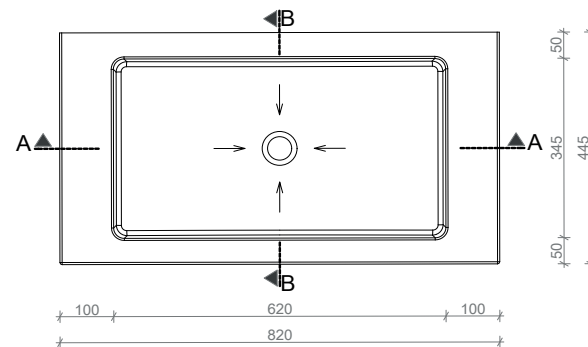

SLANT 06 SINGLE

Gravelli

Technical drawing

WITHOUT TAP HOLE

WITH TAP HOLE

A - A

A - A

B - B

B - B - WITH FAUCET MOUNTING HOLE

All product sizes are in millimeters and have an informative character. The producer reserves the right to amend the technical specification at any time without previous warning. This sink does not have an overflow hole.