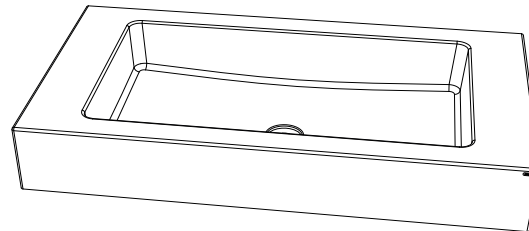

SLANT 06 SINGLE

Gravelli

Technical drawing

WITHOUT TAP HOLE

WITH TAP HOLE

A - A

A - A

B - B

B - B - WITH FAUCET MOUNTING HOLE

All product sizes are in millimeters and have an informative character. The producer reserves the right to amend the technical specification at any time without previous warning. This sink does not have an overflow hole.