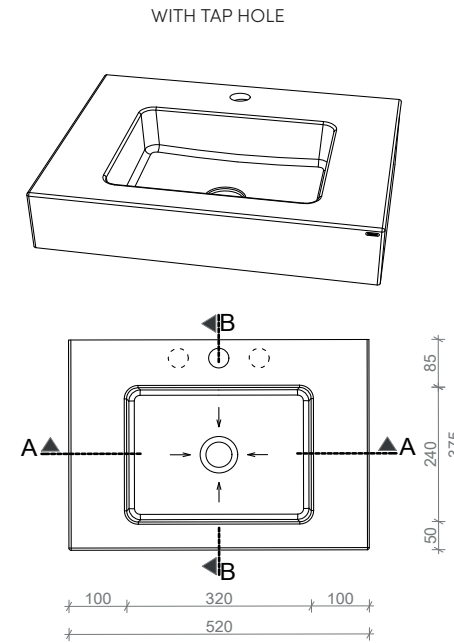

SLANT 06 MINI

Gravelli

Technical drawing

A - A

B - B

A - A

B - B - WITH FAUCET MOUNTING HOLE

All product sizes are in millimeters and have an informative character. The producer reserves the right to amend the technical specification at any time without previous warning. This sink does not have an overflow hole.