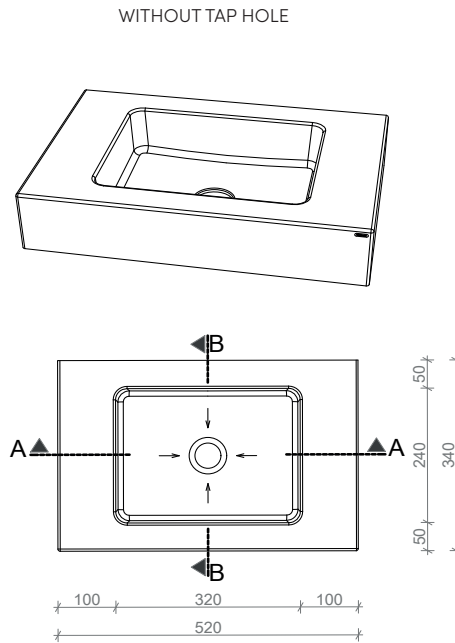

SLANT 06 MINI

Gravelli

Technical drawing

A - A

B - B

A - A

B - B - WITH FAUCET MOUNTING HOLE

All product sizes are in millimeters and have an informative character. The producer reserves the right to amend the technical specification at any time without previous warning. This sink does not have an overflow hole.