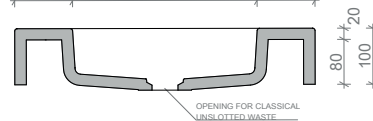

SLANT 06 MINI

Gravelli

Technical drawing

A - A

B - B

A - A

B - B - WITH FAUCET MOUNTING HOLE

All product sizes are in millimeters and have an informative character. The producer reserves the right to amend the technical specification at any time without previous warning. This sink does not have an overflow hole.