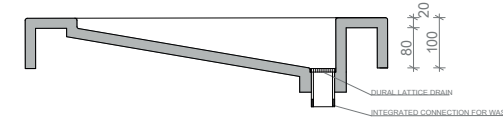

SLANT 03 SINGLE

Gravelli

Technical drawing

WITHOUT TAP HOLE

A - A

B - B

WITH TAP HOLE

A - A

B - B - WITH FAUCET MOUNTING HOLE

All product sizes are in millimeters and have an informative character. The producer reserves the right to amend the technical specification at any time without previous warning. This sink does not have an overflow hole.