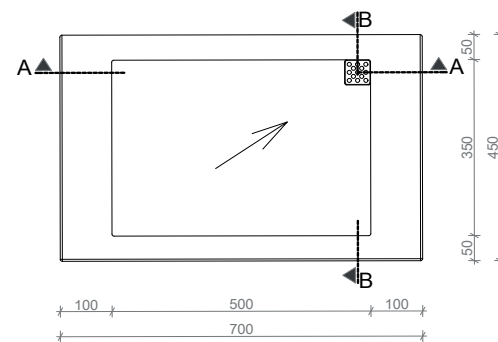

SLANT 03 SINGLE

Gravelli

Technical drawing

WITHOUT TAP HOLE

A - A

B - B

WITH TAP HOLE

A - A

B - B - WITH FAUCET MOUNTING HOLE

All product sizes are in millimeters and have an informative character. The producer reserves the right to amend the technical specification at any time without previous warning. This sink does not have an overflow hole.