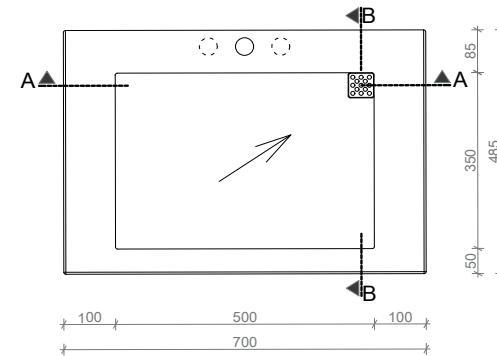

SLANT 03 SINGLE

Gravelli

Technical drawing

WITHOUT TAP HOLE

A - A

B - B

WITH TAP HOLE

A - A

B - B - WITH FAUCET MOUNTING HOLE

All product sizes are in millimeters and have an informative character. The producer reserves the right to amend the technical specification at any time without previous warning. This sink does not have an overflow hole.