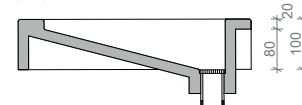

SLANT 03 SINGLE

Gravelli

Technical drawing

WITHOUT TAP HOLE

A - A

B - B

WITH TAP HOLE

A - A

B - B - WITH FAUCET MOUNTING HOLE

All product sizes are in millimeters and have an informative character. The producer reserves the right to amend the technical specification at any time without previous warning. This sink does not have an overflow hole.