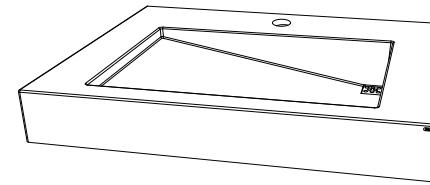

SLANT 03 SINGLE

Gravelli

Technical drawing

WITHOUT TAP HOLE

A - A

B - B

WITH TAP HOLE

A - A

B - B - WITH FAUCET MOUNTING HOLE

All product sizes are in millimeters and have an informative character. The producer reserves the right to amend the technical specification at any time without previous warning. This sink does not have an overflow hole.