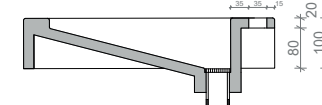

SLANT 03 SINGLE

Gravelli

Technical drawing

WITHOUT TAP HOLE

A - A

B - B

WITH TAP HOLE

A - A

B - B - WITH FAUCET MOUNTING HOLE

All product sizes are in millimeters and have an informative character. The producer reserves the right to amend the technical specification at any time without previous warning. This sink does not have an overflow hole.