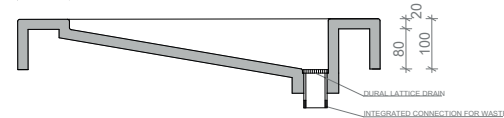

SLANT 03 SINGLE

Gravelli

Technical drawing

WITHOUT TAP HOLE

A - A

B - B

WITH TAP HOLE

A - A

B - B - WITH FAUCET MOUNTING HOLE

All product sizes are in millimeters and have an informative character. The producer reserves the right to amend the technical specification at any time without previous warning. This sink does not have an overflow hole.