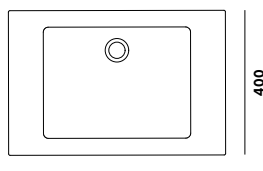

Gravelli

SLANT 07 SINGLE

A smaller, wall-mounted washbasin with an untraditional gradient and drain design. It appears proportionally balanced in a smaller space, where its simplicity and originally-designed shape stand out. This thin, concrete shell also has a pleasantly low weight.

COLOUR VARIANTS

grey: gw07sgr

anthracite: gw07san

sand: gw07ssnd

DIMENSIONS (mm)

600

100

DIMENSIONS
600 / 400 / 100
mm