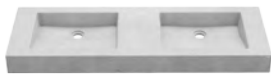

Gravelli

SLANT 07 DOUBLE

A wall-mounted washbasin making it unnecessary for two smaller basins side by side. All the functional benefits of two basins in a row are elegantly combined into a single concrete object. Two sinks offer an abundance of space while simultaneously preserving the characteristics and simple style of Gravelli.

COLOUR VARIANTS

grey: gw07dgr

anthracite: gw07dan

sand: gw07dsnd

DIMENSIONS (mm)

DIMENSIONS
1200 / 400 / 100
mm

WEIGHT
32 kg

LIGHT
fibre
reinforcement
—
reduced weight