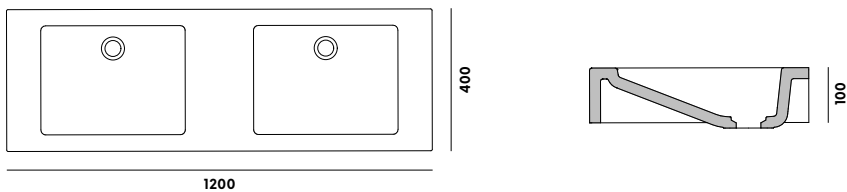

Gravelli

SLANT 07 DOUBLE

A wall-mounted washbasin making it unnecessary for two smaller basins side by side. All the functional benefits of two basins in a row are elegantly combined into a single concrete object. Two sinks offer an abundance of space while simultaneously preserving the characteristics and simple style of Gravelli.

COLOUR VARIANTS

grey: gw07dgr

anthracite: gw07dan

sand: gw07dsnd

DIMENSIONS (mm)

DIMENSIONS
1200 / 400 / 100
mm

WEIGHT
32 kg

LIGHT
fibre
reinforcement
—
reduced weight