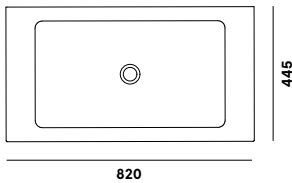

COLOUR VARIANTS

 **grey:** gw06sgr

 **anthracite:** gw06san

 **sand:** gw06ssnd

DIMENSIONS (mm)

DIMENSIONS
820 / 445 / 120
mm

WEIGHT
30 kg

 **LIGHT**
fibre
reinforcement
—
reduced weight