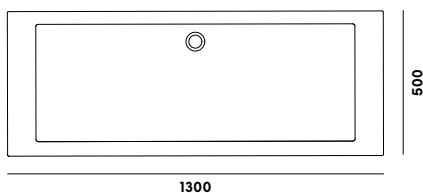

Gravelli

SLANT 05 DOUBLE

A spacious, wall-mounted washbasin that suits even large bathrooms with grand layouts. It is proportionally configured for two taps, which also makes it a perfectly practical solution for large families.

COLOUR VARIANTS

 **grey:** gw05dgr

 **anthracite:** gw05dan

 **sand:** gw05dsnd

DIMENSIONS (mm)

DIMENSIONS
1300 / 500 / 130
mm

WEIGHT
51 kg

LIGHT
fibre
reinforcement
—
reduced weight