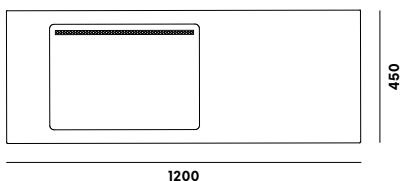

---

COLOUR VARIANTS

---

**grey:** gw01sgr

**anthracite:** gw01san

**sand:** gw01ssnd

---

DIMENSIONS (mm)

---

**DIMENSIONS**  
1200 / 450 / 130  
mm

**WEIGHT**  
50 kg

**LIGHT**  
fibre reinforcement  
reduced weight

**WATERPROOF**  
quality surface impregnation  
liquid-proof

**ECO**  
minimum waste produced  
respect for raw materials