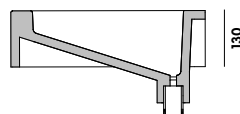

---

COLOUR VARIANTS

---

**grey:** gw01sgr

**anthracite:** gw01san

**sand:** gw01ssnd

---

DIMENSIONS (mm)

---

**DIMENSIONS**  
1200 / 450 / 130  
mm

**WEIGHT**  
50 kg

**LIGHT**  
fibre reinforcement  
reduced weight

**WATERPROOF**  
quality surface impregnation  
liquid-proof

**ECO**  
minimum waste produced  
respect for raw materials