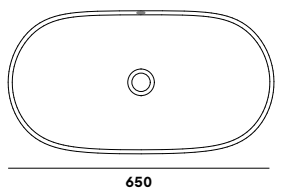

Gravelli

OVAL

A practical, spacious, and striking countertop washbasin. Not even a classic oval and deep basin seems bulky in this presentation. An ideal choice for anyone who combines the originality of concrete with its maximum functionality.

COLOUR VARIANTS

 **grey: gwovalgr**

 **anthracite: gwovalan**

 **sand: gwovalsnd**

DIMENSIONS (mm)

DIMENSIONS
650 / 350 / 150
mm

WEIGHT
11,5 kg

 **LIGHT**
fibre
reinforcement
—
reduced weight