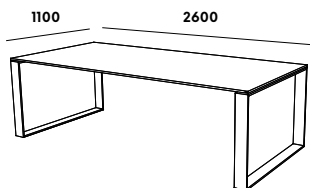

## DIMENSIONS (mm)

**DIMENSIONS**  
2600 / 1100 / 750  
mm

**WEIGHT**  
202 kg

**LIGHT**  
fibre  
reinforcement  
—  
reduced weight

**WATERPROOF**  
quality surface  
impregnation  
—  
liquid-proof

**ECO**  
minimum waste  
produced  
—  
respect for raw materials