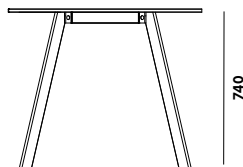

Gravelli

LORIKEET

A table for a study or kitchen. It playfully combines the bewitching naturalness of concrete as a table top only 15 mm thick and colourful construction that raises it on slender, slightly slanted legs. Thanks to the quality treatment, it does not soak up liquids and is easy to clean.

COLOUR VARIANTS

grey: gftlrkLgr

anthracite: gftlrkLan

The construction is available in RAL colour shades.

DIMENSIONS (mm)

DIMENSIONS
2100 / 1000 / 740
mm

WEIGHT
91 kg

LIGHT
fibre
reinforcement
—
reduced weight