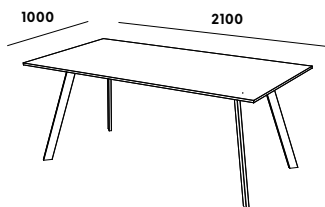

Gravelli

LORIKEET

A table for a study or kitchen. It playfully combines the bewitching naturalness of concrete as a table top only 15 mm thick and colourful construction that raises it on slender, slightly slanted legs. Thanks to the quality treatment, it does not soak up liquids and is easy to clean.

COLOUR VARIANTS

grey: gftlrkLgr

anthracite: gftlrkLan

The construction is available in RAL colour shades.

DIMENSIONS (mm)

DIMENSIONS
2100 / 1000 / 740
mm

WEIGHT
91 kg

LIGHT
fibre
reinforcement
—
reduced weight