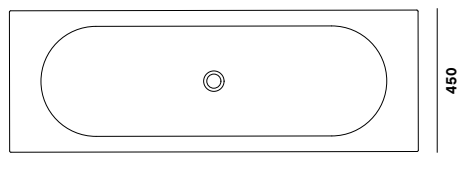

## HARMONY

A wall-mounted washbasin in the shape of a bathtub. Special production technologies give it regular weight despite its large dimensions. This thin, concrete shell configured for two taps creates an original and practical solution you won't be able to find just anywhere.

---

COLOUR VARIANTS

---

**grey:** gwhrmgr

**anthracite:** gwhrman

**sand:** gwhrmsnd

---

DIMENSIONS (mm)

---

1300

450

100

**DIMENSIONS**  
1300 / 450 / 100  
mm

**WEIGHT**  
42 kg

**LIGHT**  
fibre  
reinforcement  
—  
reduced weight

**WATERPROOF**  
quality surface  
impregnation  
—  
liquid-proof