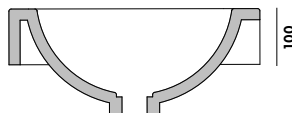

## HARMONY

A wall-mounted washbasin in the shape of a bathtub. Special production technologies give it regular weight despite its large dimensions. This thin, concrete shell configured for two taps creates an original and practical solution you won't be able to find just anywhere.

---

COLOUR VARIANTS

---

**grey:** gwhrmgr

**anthracite:** gwhrman

**sand:** gwhrmsnd

---

DIMENSIONS (mm)

---

1300

450

100

**DIMENSIONS**  
1300 / 450 / 100  
mm

**WEIGHT**  
42 kg

**LIGHT**  
fibre  
reinforcement  
—  
reduced weight

**WATERPROOF**  
quality surface  
impregnation  
—  
liquid-proof