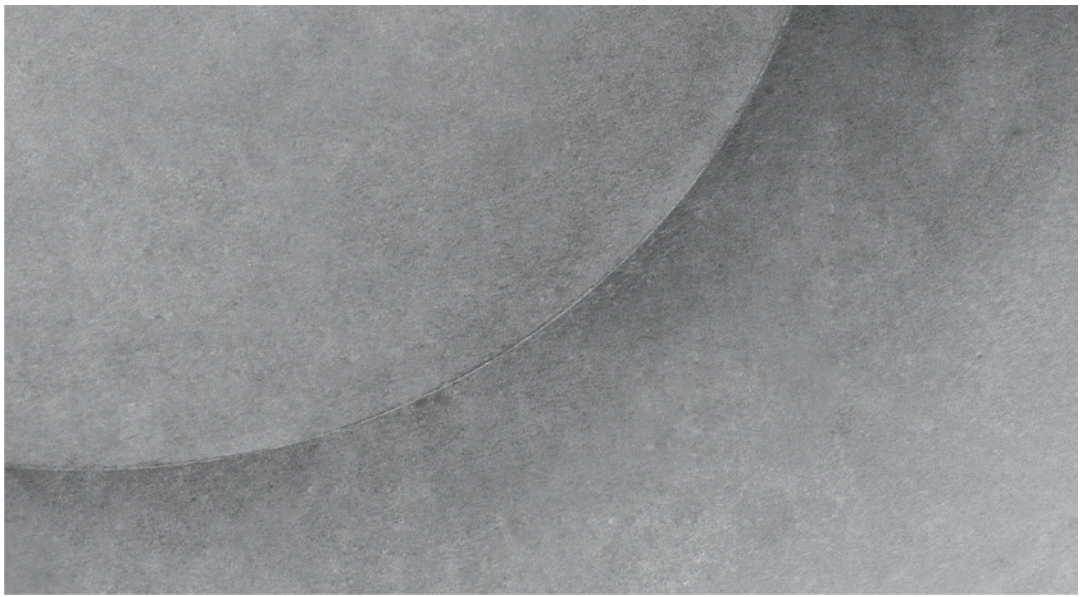

COLOUR VARIANTS